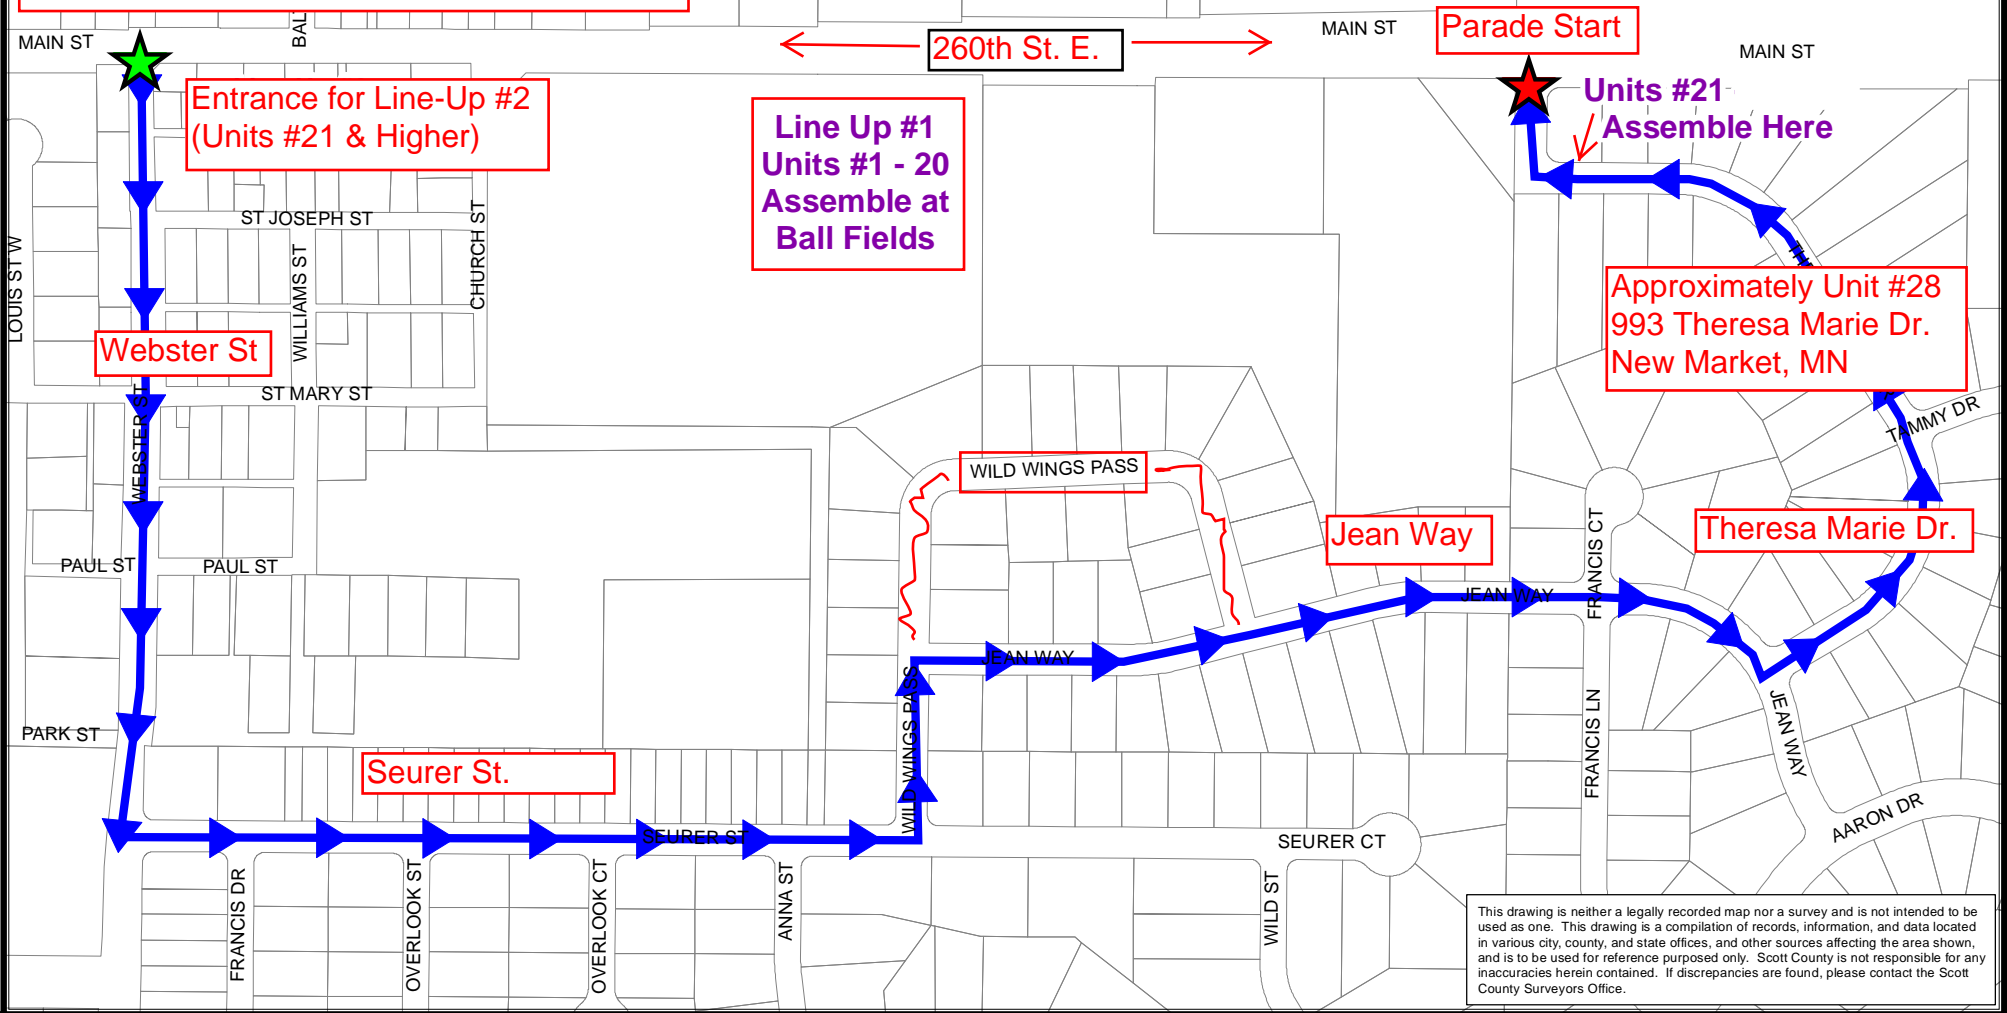

Elko New Market Fire Rescue Days Parade Line Up Route

Map Date: June 3, 2013
Map Created By:
Scott County GIS - JEB

**Unit numbers 21 and higher -
Follow route to your line-up unit number.
(Line-up route ends at Start Point.)
Then Follow Route to your number:
County Road 2 to Webster St - South on Webster
Webster St to Seurer St - Turn left and head east
Seurer St to Wild Wings Pass - Turn left and head north
Wild Wings Pass to Jean Way - Turn right and head east
Jean Way to Theresa Marie Dr. - Turn left and head north
Continue on until you find your line-up number.**